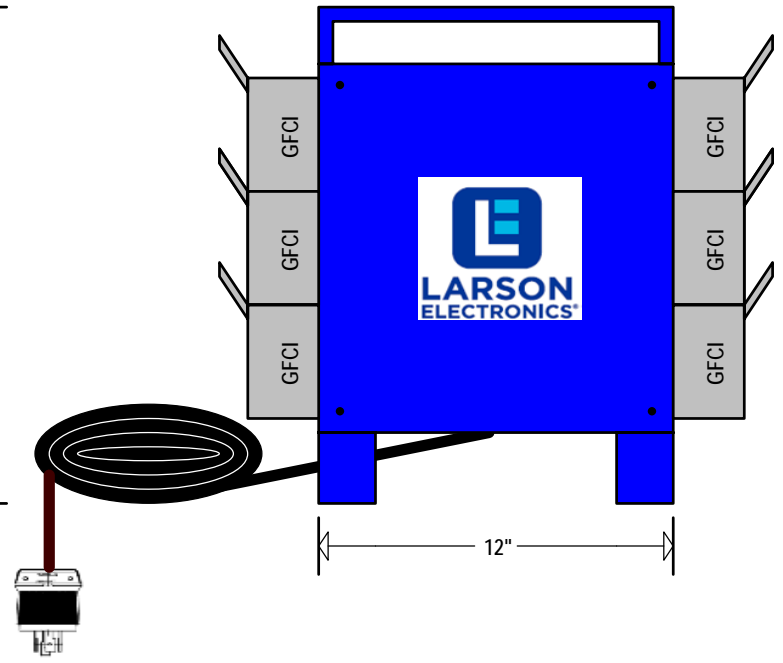

WIRING VIEW

SIDE VIEW

20 AMP-120 V 50/60 Hz GFC
2 COND-3 WIRE GROUNDING

FRONT VIEW

Spiderbox with 240V 30A supply
L14-30 PLUG WITH 40' #10/4 SOOW CORD

Title WALSB-125.250.30A-6X120.20A-WP		
Author David Downs		
File d Files\WALSB-125.250.30A-6X125.20A-WP.dsn	Document	
Revision 1.0	Date 03/12/2018	Sheets 1 of 1