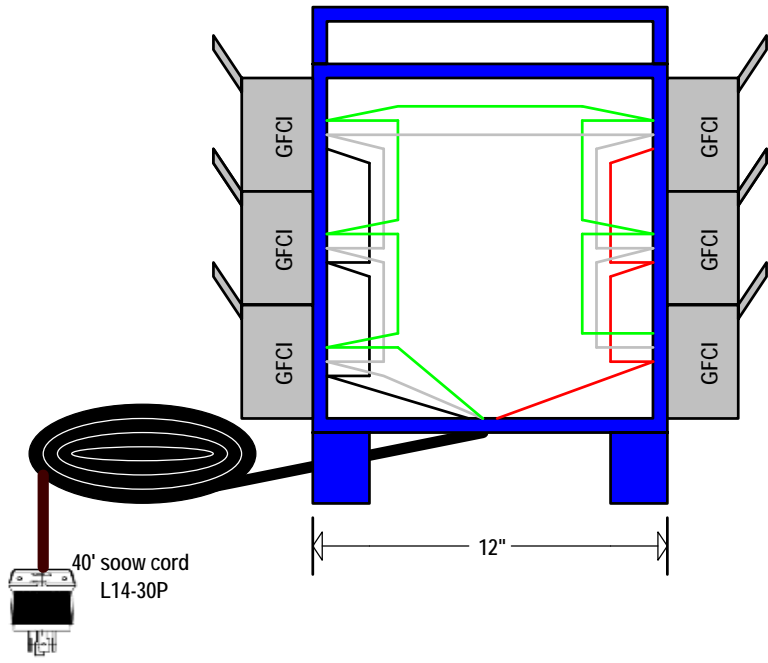

WIRING VIEW

SIDE VIEW

20 AMP-120 V 50/60 Hz GFC
2 COND-3 WIRE GROUNDING

FRONT VIEW

Spiderbox with 240V 30A supply
L14-30 PLUG WITH 40' #10/4 SOOW CORD

Title WALSB-125.250.30A-6X120.20A-WP		
Author David Downs		
File d Files\WALSB-125.250.30A-6X125.20A-WP.dsn	Document	
Revision 1.0	Date 03/12/2018	Sheets 1 of 1