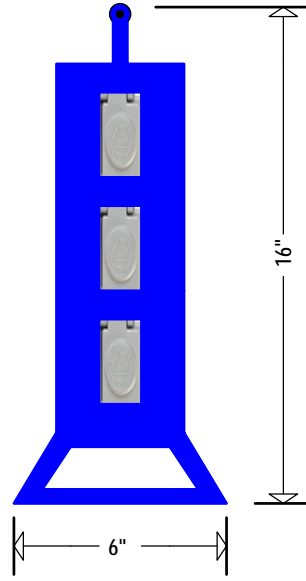

WIRING VIEW

SIDE VIEW

20 AMP-120 V 50/60 Hz GFC
2 COND-3 WIRE GROUNDING

FRONT VIEW

Spiderbox with 240V 30A supply
L14-30 PLUG WITH 40' #10/4 SOOW CORD

Title WALSB-125.250.30A-6X120.20A-WP		
Author David Downs		
File d Files\WALSB-125.250.30A-6X125.20A-WP.dsn	Document	
Revision 1.0	Date 03/12/2018	Sheets 1 of 1