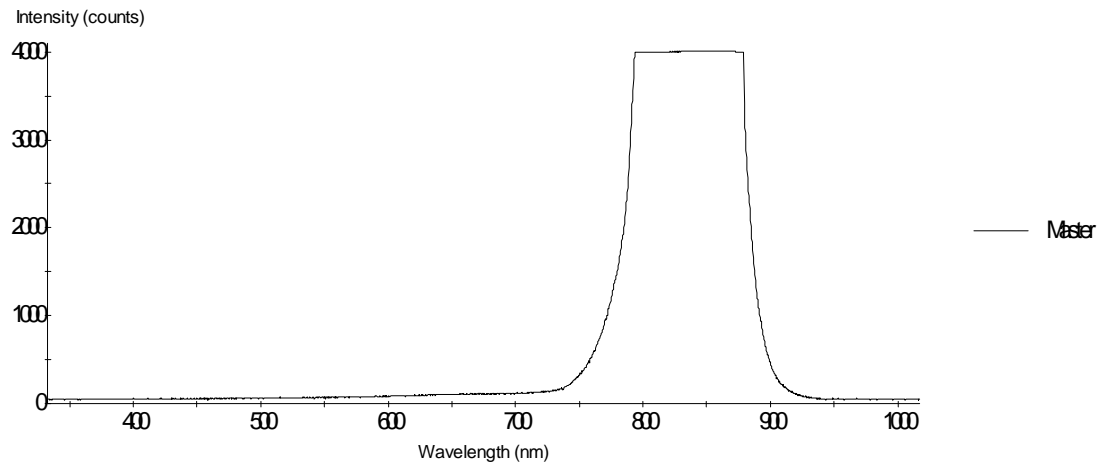

Larson Electronics LLC WWW.MAGNALIGHT.COM

9419 E US HWY 75, Kemp, TX 75143 - P: 903-498-3363 F: 903-498-3364 E: sales@magnalight.com

LEDLB 850NM Infrared Series Light Spectral Plot of Wavelengths

Summary: Spectrum Chart for the 850NM Infrared Light Emission

Equipment used: Ocean Optics Spectrometer 2000