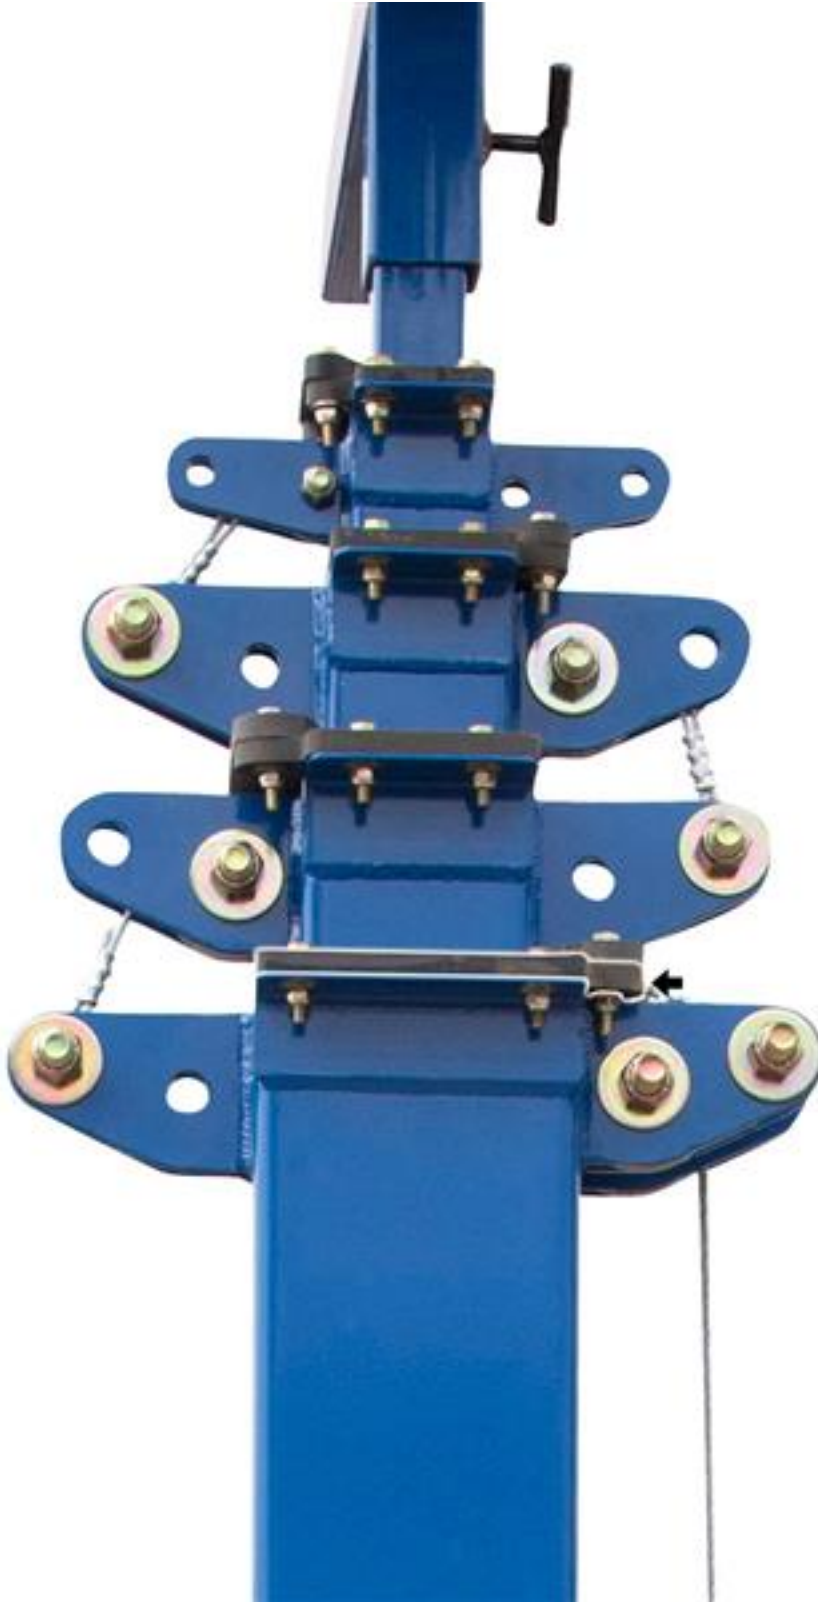

3-stage Light Mast Guidance Support U Bracket

Part #: [LM-xx-3S-SP2001-S31](#)

The LM-xx-3S-SP2001-S31 is a U bracket for the bottom stage of a lighting mast for guidance support. It requires being mated with the LM-xx-3S-SP2001-S32 I Bracket.

[This product does not qualify for free shipping.](#)

Part #: [LM-xx-3S-SP2001-S31 \(149068\)](#)

Links (Click on the below items to view):

- [Hi-Res Image 1](#)

- [Hi-Rees Image 2](#)