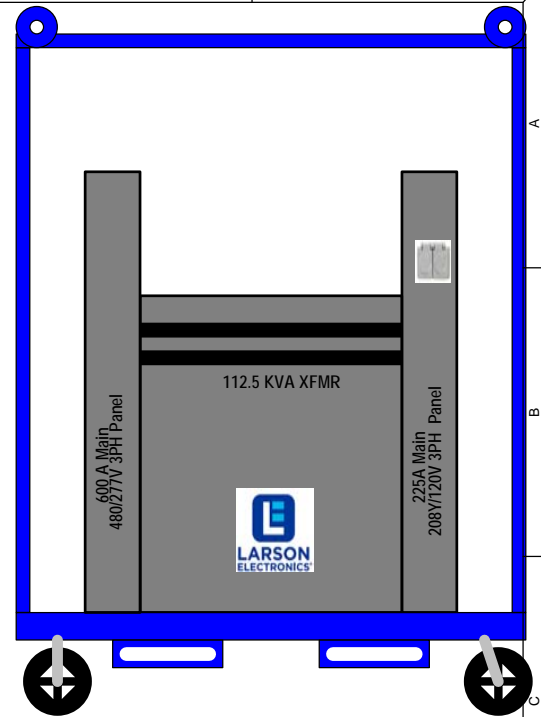

480/277V 3PH 600A Main Panel

480V to 208Y/120V 3PH 112.5KVA Transformer

208Y/120V 3PH 225A Main Panel

Title MGS-480.600A-112.5KVA-208Y.120V-225A-4X20A		
Author David Downs		
File V 600A 3PH 112.5KVA 208Y-120V 225A 3PH.dsn	Document	
Revision 1.0	Date 05/26/2016	Sheets 1 of 1