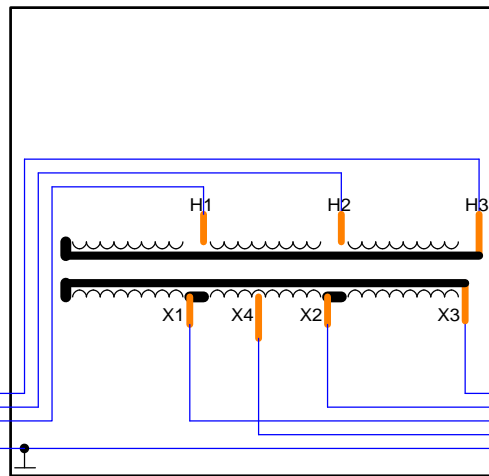

480/277V 3PH 600A Main Panel

480V to 208Y/120V 3PH 112.5KVA Transformer

208Y/120V 3PH 225A Main Panel

Title MGS-480.600A-112.5KVA-208Y.120V-225A-4X20A		
Author David Downs		
File V 600A 3PH 112.5KVA 208Y-120V 225A 3PH.dsn	Document	
Revision 1.0	Date 05/26/2016	Sheets 1 of 1