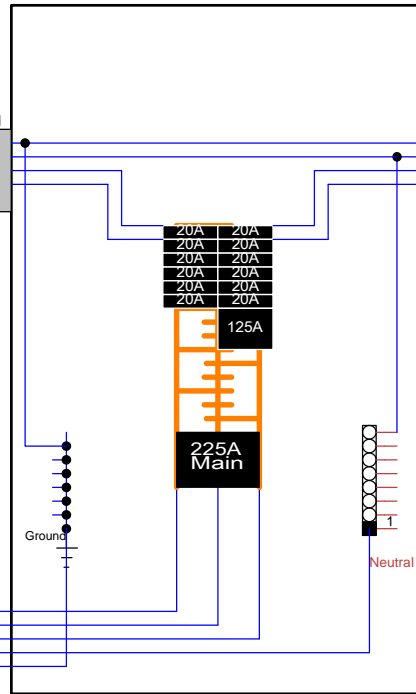

480/277V 3PH 600A Main Panel

480V to 208Y/120V 3PH 112.5KVA Transformer

208Y/120V 3PH 225A Main Panel

Title MGS-480.600A-112.5KVA-208Y.120V-225A-4X20A		
Author David Downs		
File V 600A 3PH 112.5KVA 208Y-120V 225A 3PH.dsn	Document	
Revision 1.0	Date 05/26/2016	Sheets 1 of 1