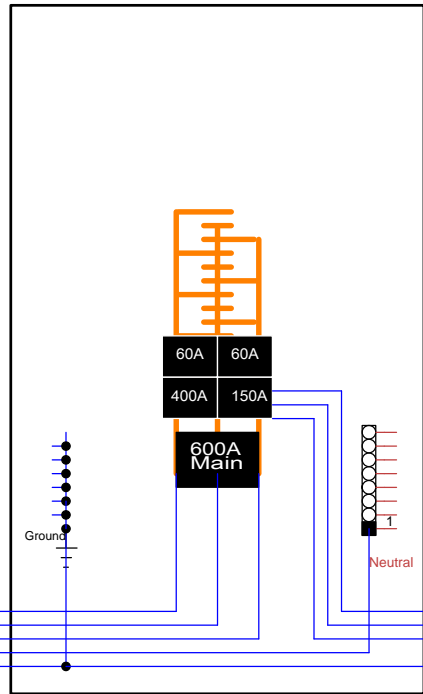

480/277V 3PH 600A Main Panel

480V to 208Y/120V 3PH 112.5KVA Transformer

208Y/120V 3PH 225A Main Panel

Title MGS-480.600A-112.5KVA-208Y.120V-225A-4X20A		
Author David Downs		
File V 600A 3PH 112.5KVA 208Y-120V 225A 3PH.dsn	Document	
Revision 1.0	Date 05/26/2016	Sheets 1 of 1