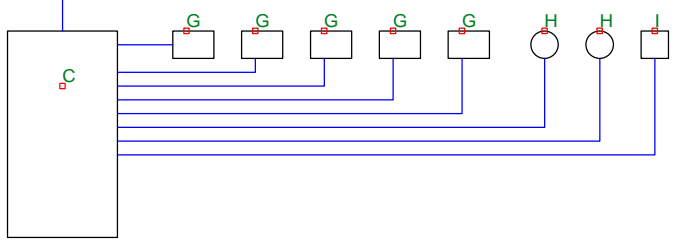

See Note #1

Note #1 Leviton 16R21 Cam Lock Devices in Brown, Orange, Yellow, Gray and Green to serve as the primary connection point for the 400amp N4 Panel. Each connector will come with a 300foot cord with male connectors on one end and flying lead on the other unless otherwise stated by the end user.

Title		
MPD-75KVA-480-80x2-50x6-30x2-20820x10-30x2-50x1		
Author		
JB LARSON ELECTRONICS		
File	Document	
/A-480-80x2-50x5-30x2-20820x10-30x2-50x1.dsn	1	
Revision	Date	Sheets
1.0	8/28/2015	1 of 1