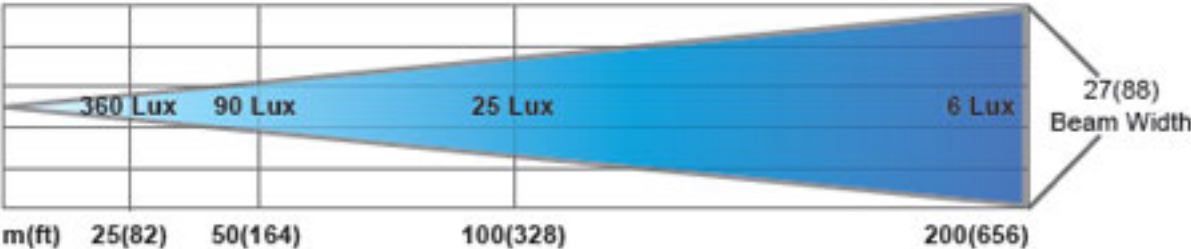

Golight Light Beam Dimensions

Illuminance (Lux) 360 90 24 6

Peak Beam Intensity: 225,000 Candela

Maximum Beam Distance: 949m

Beam Angle: 8°